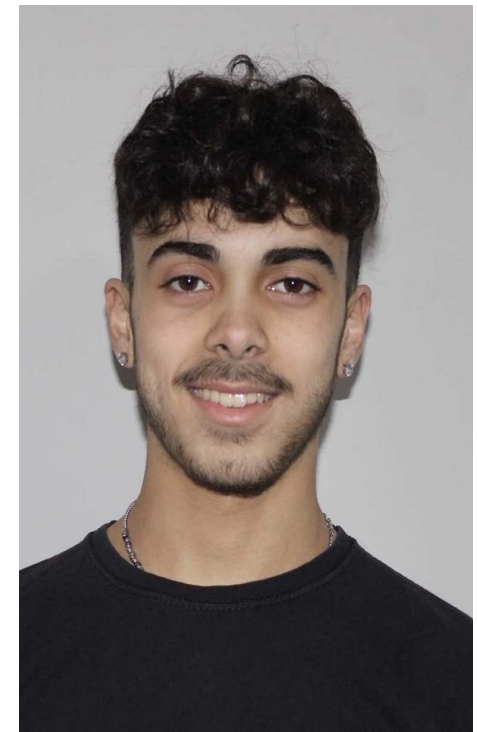

## Konrad Strauss

Hair colour: black  
Eye colour: brown  
Height: 6ft 1"  
Shoe size: 10

Tel.020 7253 1771  
info@norriecarr.com  
www.norriecarr.com