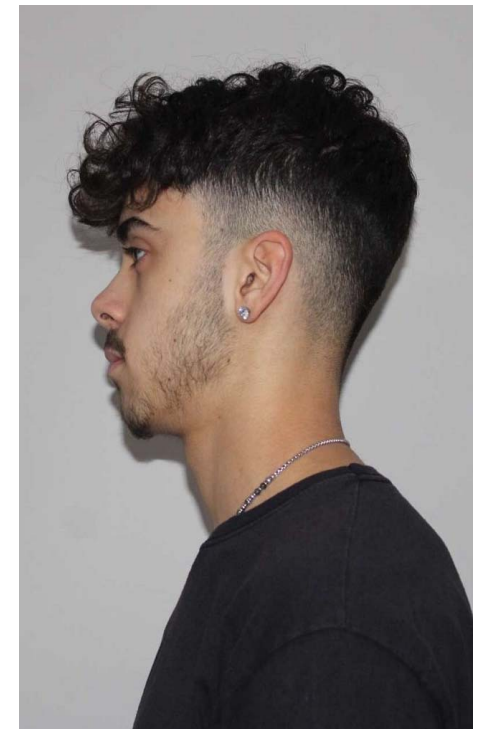

## Konrad Strauss

Hair colour: black  
Eye colour: brown  
Height: 6ft 1"  
Shoe size: 10

Tel.020 7253 1771  
info@norriecarr.com  
www.norriecarr.com