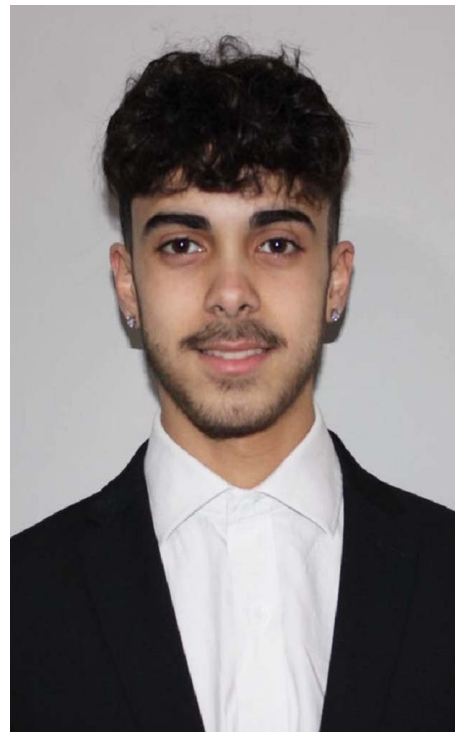

## Konrad Strauss

Hair colour: black  
Eye colour: brown  
Height: 6ft 1"  
Shoe size: 10

Tel.020 7253 1771  
info@norriecarr.com  
www.norriecarr.com