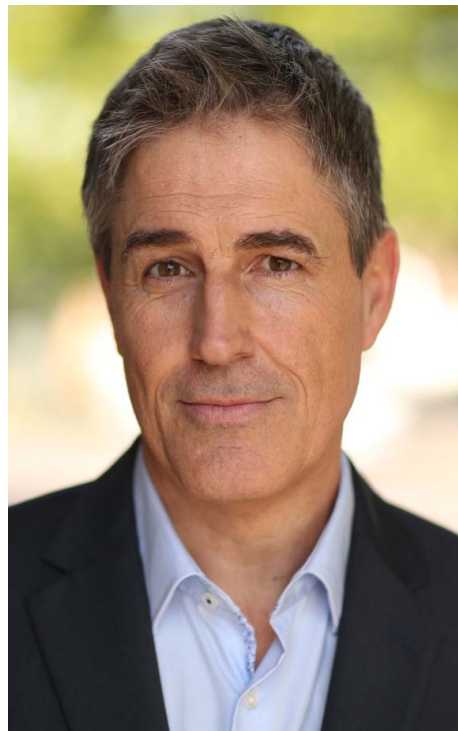

## Simon Morgan

Hair colour: dk brown

Eye colour: blue

Height: 5ft 10"

Shoe size: 9

Tel.020 7253 1771  
info@norriecarr.com  
www.norriecarr.com