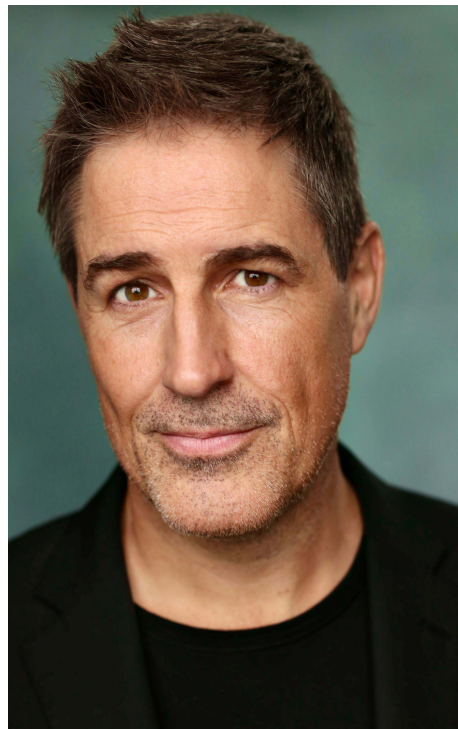

## Simon Morgan

Hair colour: dk brown

Eye colour: blue

Height: 5ft 10"

Shoe size: 9

Tel.020 7253 1771  
info@norriecarr.com  
www.norriecarr.com