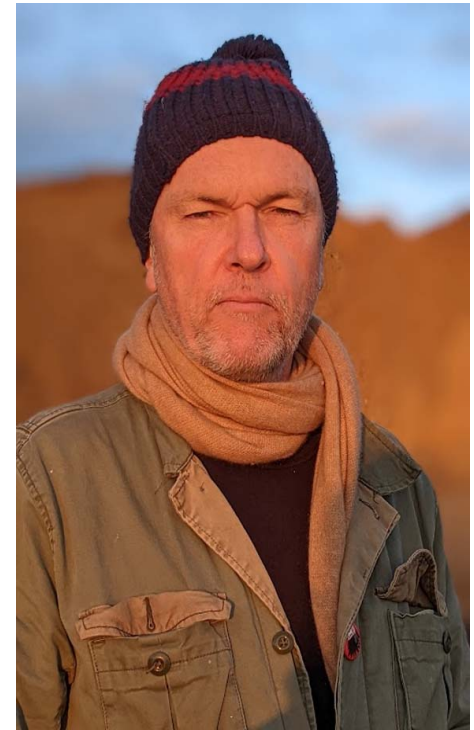

adults . kids . babies

Johnny McNeive

Hair colour: bald
Eye colour: green
Height: 6ft 3"
Shoe size: 11

Tel.020 7253 1771
info@norriecarr.com
www.norriecarr.com