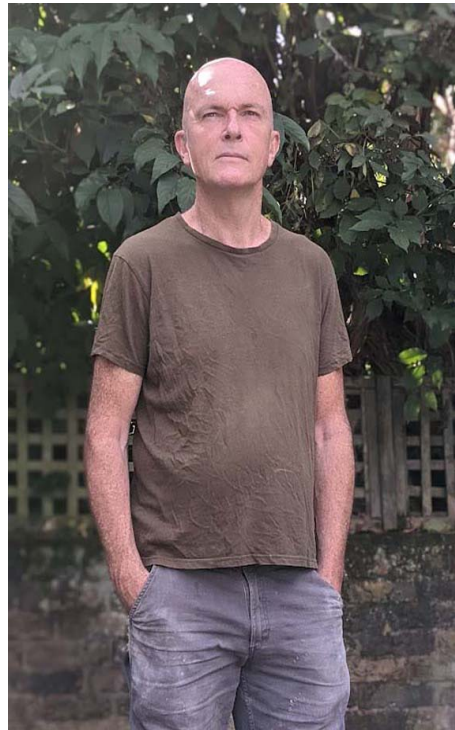

adults . kids . babies

Johnny McNeive

Hair colour: bald
Eye colour: green
Height: 6ft 3"
Shoe size: 11

Tel.020 7253 1771
info@norriecarr.com
www.norriecarr.com