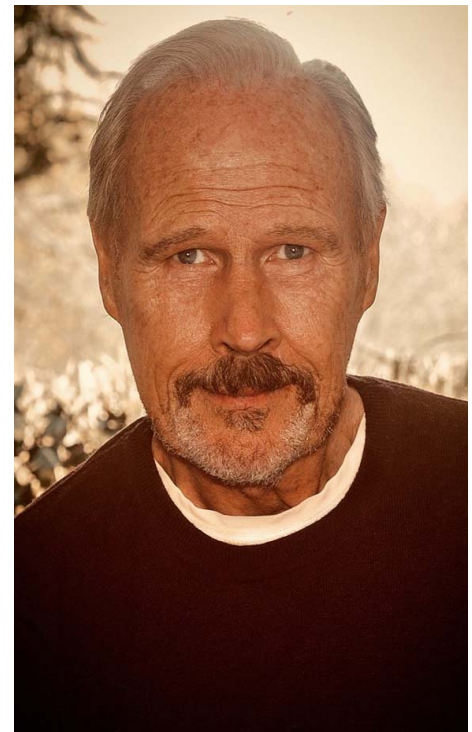

adults . kids . babies

Eric Stack

Hair colour: grey

Eye colour: blue

Height: 6ft 0"

Shoe size: 10

Tel.020 7253 1771
info@norriecarr.com
www.norriecarr.com