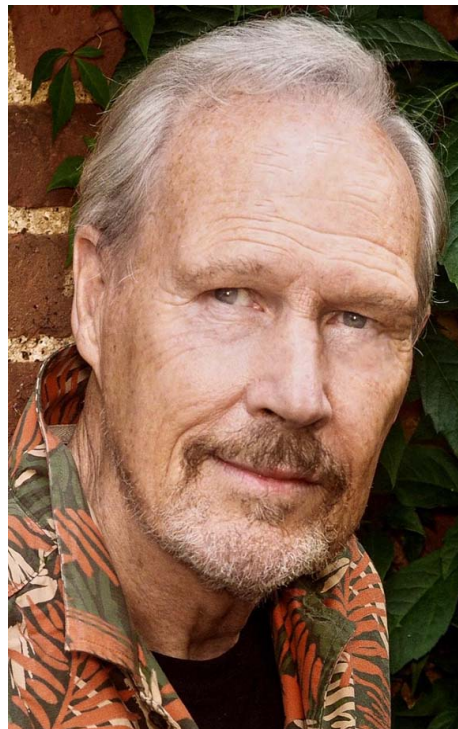

adults . kids . babies

Eric Stack

Hair colour: grey

Eye colour: blue

Height: 6ft 0"

Shoe size: 10

Tel.020 7253 1771
info@norriecarr.com
www.norriecarr.com