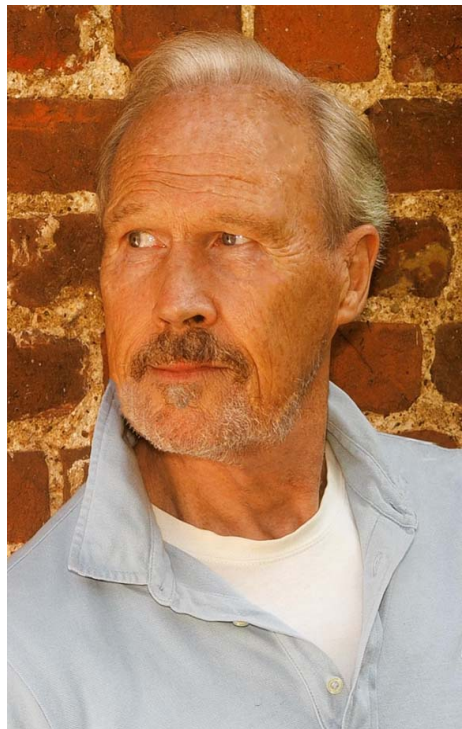

adults . kids . babies

Eric Stack

Hair colour: grey

Eye colour: blue

Height: 6ft 0"

Shoe size: 10

Tel.020 7253 1771
info@norriecarr.com
www.norriecarr.com