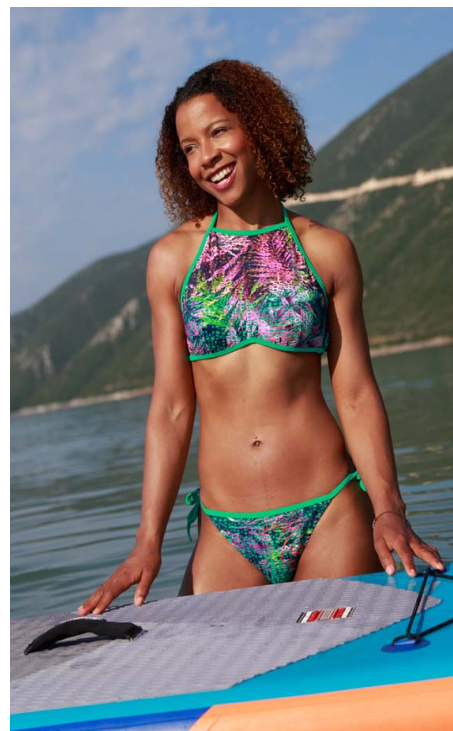

## Donna-Louise

Hair colour: dk brown

Eye colour: brown

Height: 5ft 6"

Shoe size: 5-6

Tel.020 7253 1771  
info@norriecarr.com  
www.norriecarr.com