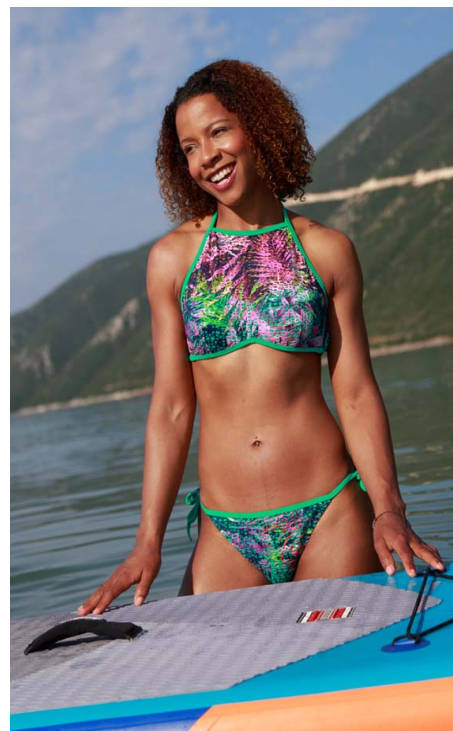

adults . kids . babies

Donna-Louise

Hair colour: dk brown

Eye colour: brown

Height: 5ft 6"

Shoe size: 5-6

Tel.020 7253 1771
info@norriecarr.com
www.norriecarr.com