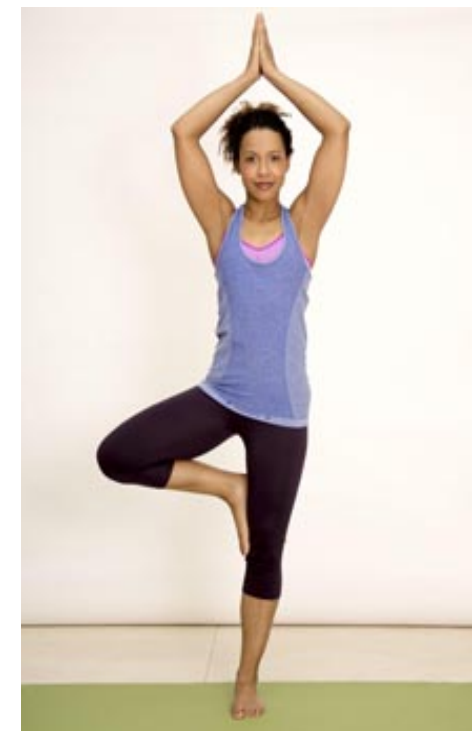

adults . kids . babies

Donna-Louise

Hair colour: dk brown

Eye colour: brown

Height: 5ft 6"

Shoe size: 5-6

Tel.020 7253 1771
info@norriecarr.com
www.norriecarr.com