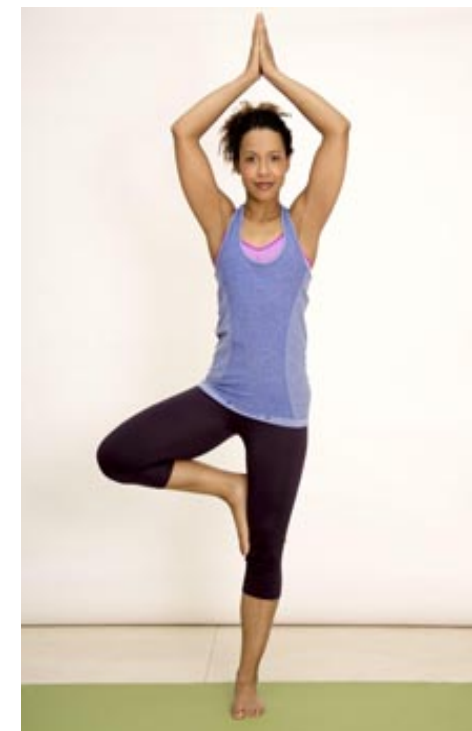

## Donna-Louise

Hair colour: dk brown

Eye colour: brown

Height: 5ft 6"

Shoe size: 5-6

Tel.020 7253 1771  
info@norriecarr.com  
www.norriecarr.com