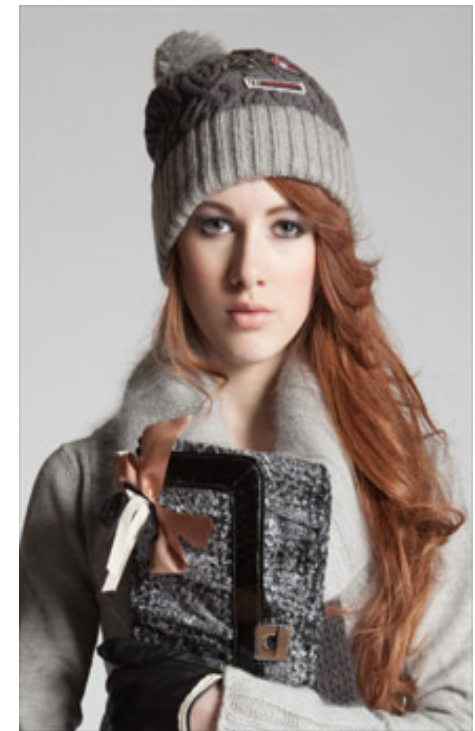

adults . kids . babies

Sophie Howard

Hair colour: red
Eye colour: blue
Height: 5ft 8"
Shoe size: 6

Tel.020 7253 1771
info@norriecarr.com
www.norriecarr.com