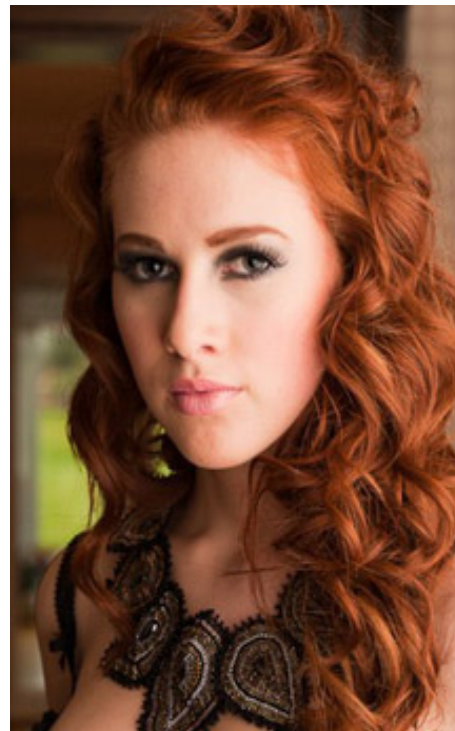

adults . kids . babies

Sophie Howard

Hair colour: red
Eye colour: blue
Height: 5ft 8"
Shoe size: 6

Tel.020 7253 1771
info@norriecarr.com
www.norriecarr.com