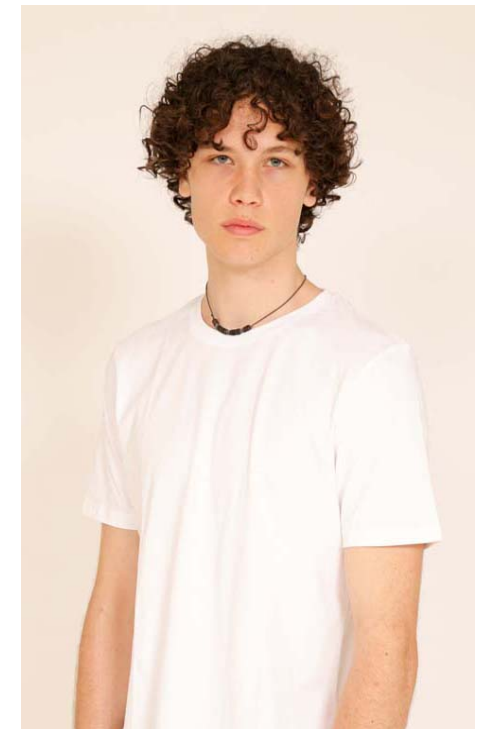

adults . kids . babies

Eddie Seabrook

Hair colour: lt/mid brown

Eye colour: blue

Height: 6ft 1"

Shoe size: 8

Tel.020 7253 1771
info@norriecarr.com
www.norriecarr.com