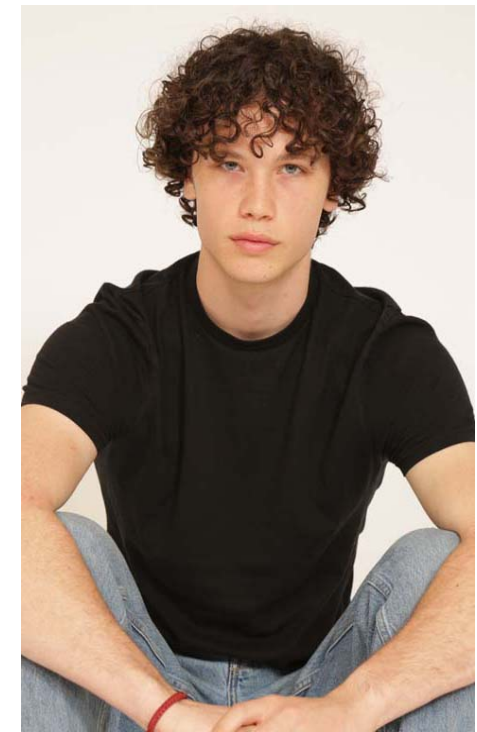

adults . kids . babies

Eddie Seabrook

Hair colour: lt/mid brown

Eye colour: blue

Height: 6ft 1"

Shoe size: 8

Tel.020 7253 1771
info@norriecarr.com
www.norriecarr.com