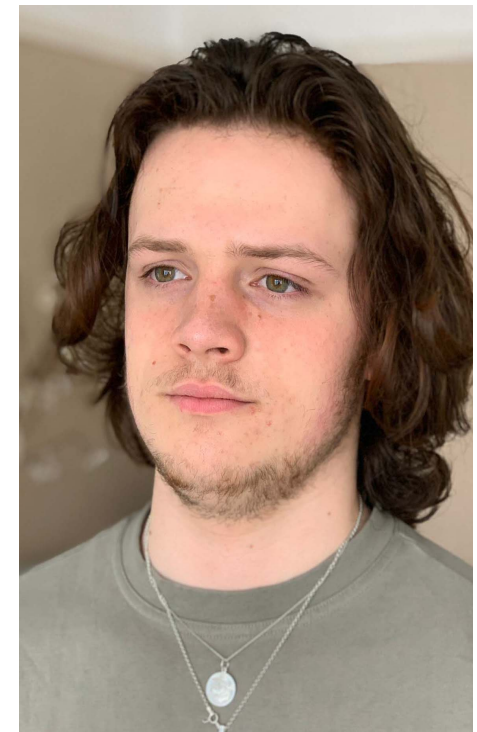

adults . kids . babies

Archie Felton

Hair colour: lt/mid brown

Eye colour: blue

Height: 5ft 7"

Shoe size: 8

Tel.020 7253 1771
info@norriecarr.com
www.norriecarr.com