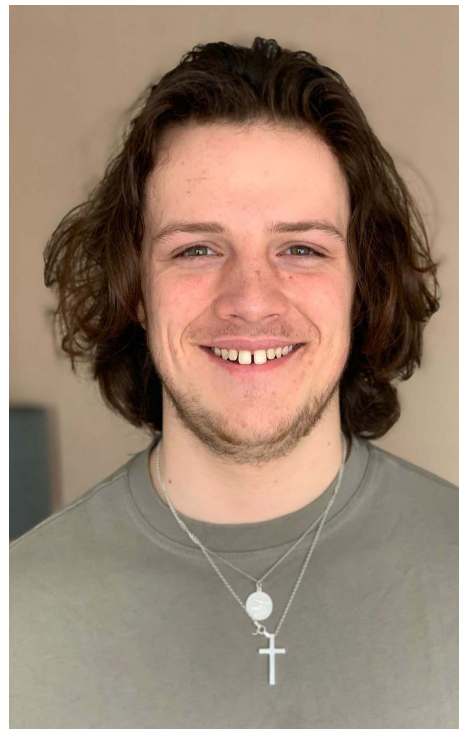

adults . kids . babies

Archie Felton

Hair colour: lt/mid brown

Eye colour: blue

Height: 5ft 7"

Shoe size: 8

Tel.020 7253 1771
info@norriecarr.com
www.norriecarr.com