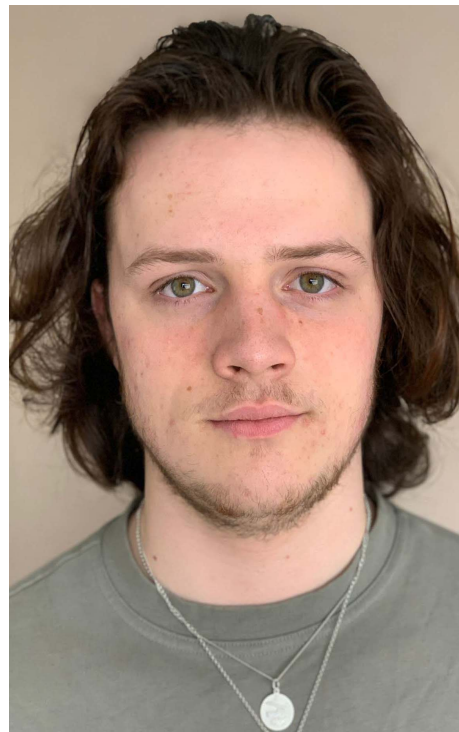

adults . kids . babies

Archie Felton

Hair colour: lt/mid brown

Eye colour: blue

Height: 5ft 7"

Shoe size: 8

Tel.020 7253 1771
info@norriecarr.com
www.norriecarr.com