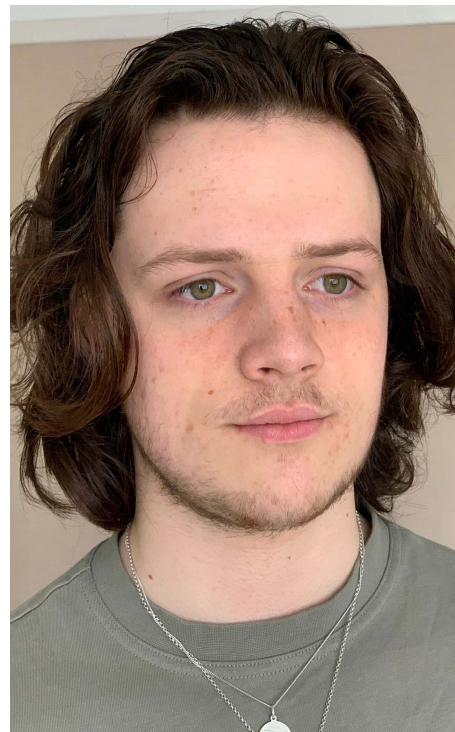

adults . kids . babies

Archie Felton

Hair colour: lt/mid brown

Eye colour: blue

Height: 5ft 7"

Shoe size: 8

Tel.020 7253 1771
info@norriecarr.com
www.norriecarr.com