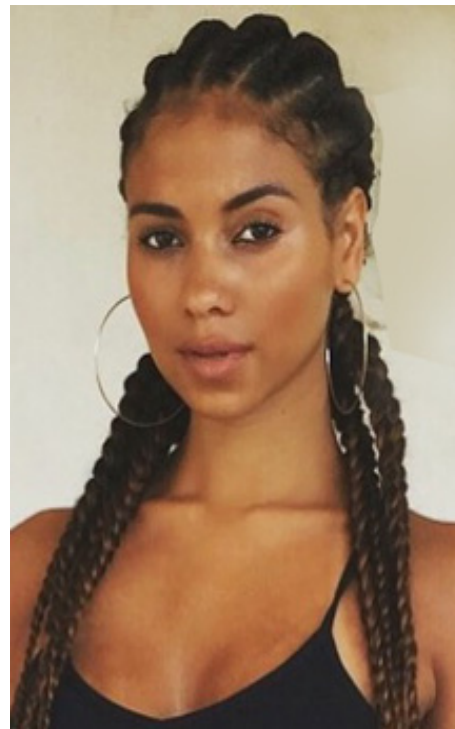

adults . kids . babies

Natalie Joseph

Hair colour: lt/mid brown

Eye colour: brown

Height: 5ft 6"

Shoe size: 5

Tel.020 7253 1771
info@norriecarr.com
www.norriecarr.com