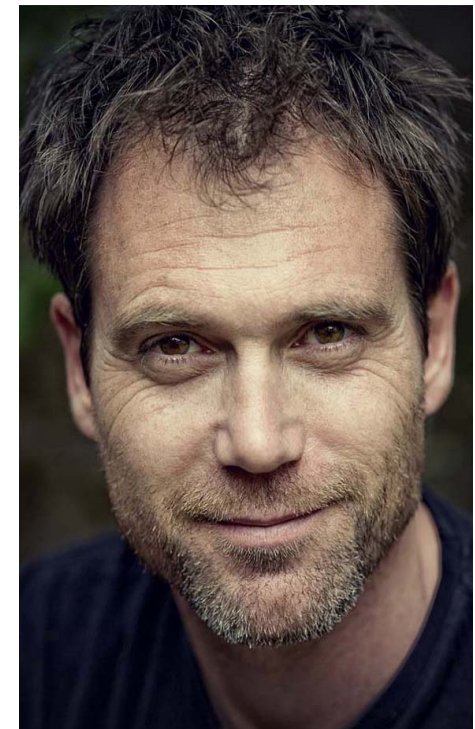

## Sam Hare

Hair colour: lt/mid brown

Eye colour: hazel

Height: 5ft 11"

Shoe size: 8

Tel.020 7253 1771  
info@norriecarr.com  
www.norriecarr.com