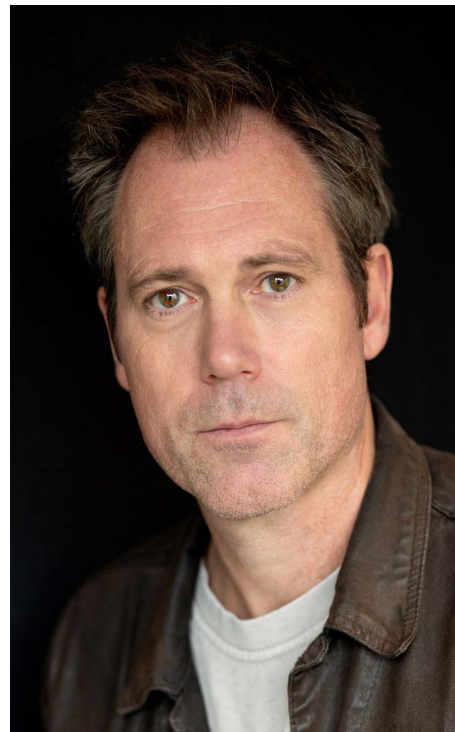

## Sam Hare

Hair colour: lt/mid brown

Eye colour: hazel

Height: 5ft 11"

Shoe size: 8

Tel.020 7253 1771  
info@norriecarr.com  
www.norriecarr.com