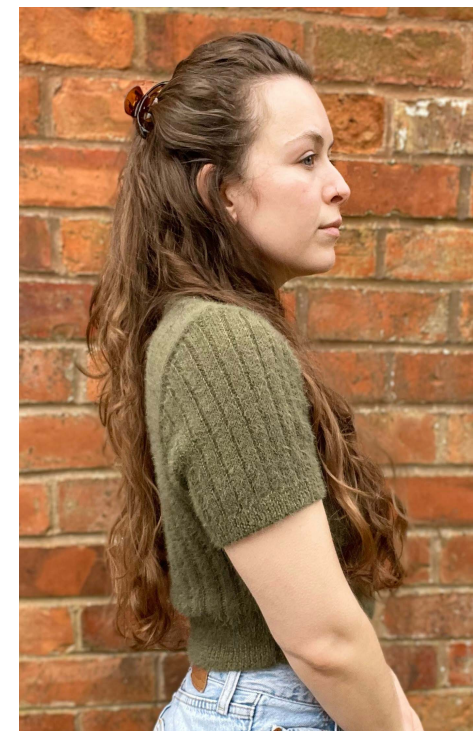

adults . kids . babies

Fay Partridge

Hair colour: lt/mid brown

Eye colour: blue

Height: 5ft 0"

Shoe size: 4

Tel.020 7253 1771
info@norriecarr.com
www.norriecarr.com