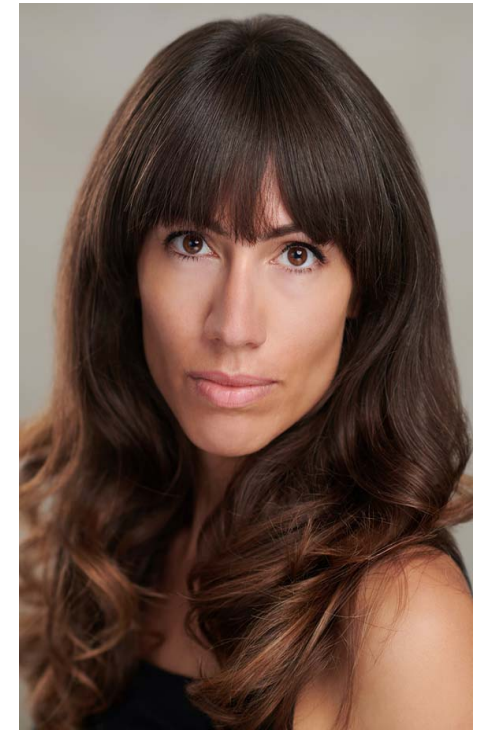

adults . kids . babies

Maria Askew

Hair colour: lt/mid brown

Eye colour: brown

Height: 5ft 6"

Shoe size: 5

Tel.020 7253 1771
info@norriecarr.com
www.norriecarr.com