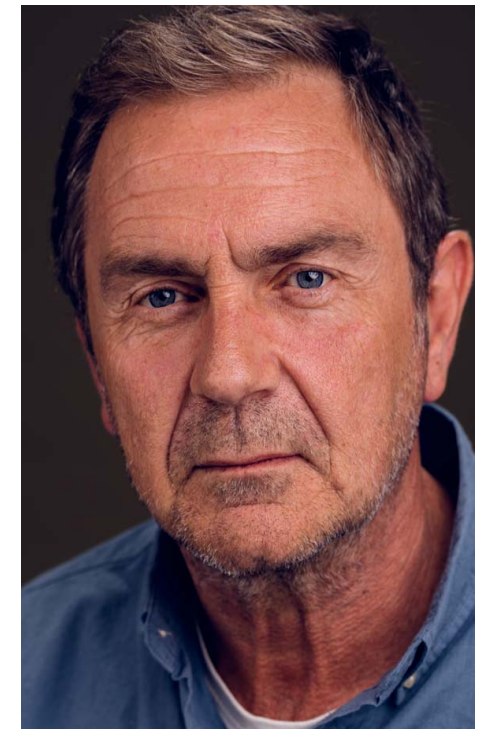

adults . kids . babies

Danny Clark

Hair colour: lt/mid brown

Eye colour: blue

Height: 5ft 11"

Shoe size: 10

Tel.020 7253 1771
info@norriecarr.com
www.norriecarr.com