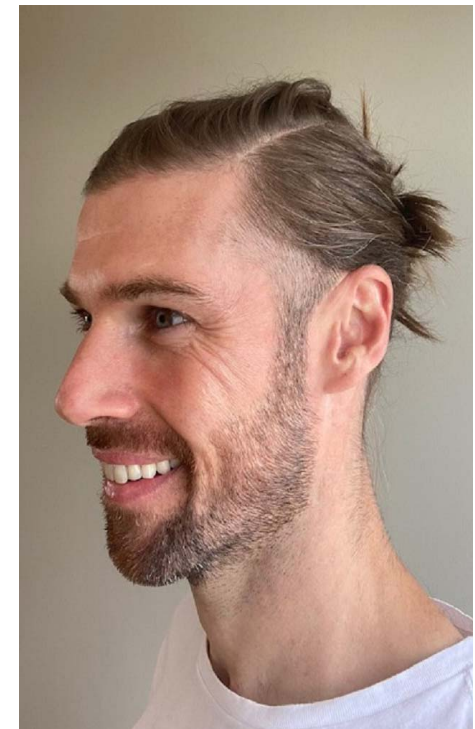

adults . kids . babies

Barry Dowling

Hair colour: lt/mid brown

Eye colour: blue

Height: 5ft 11"

Shoe size: 9

Tel.020 7253 1771
info@norriecarr.com
www.norriecarr.com