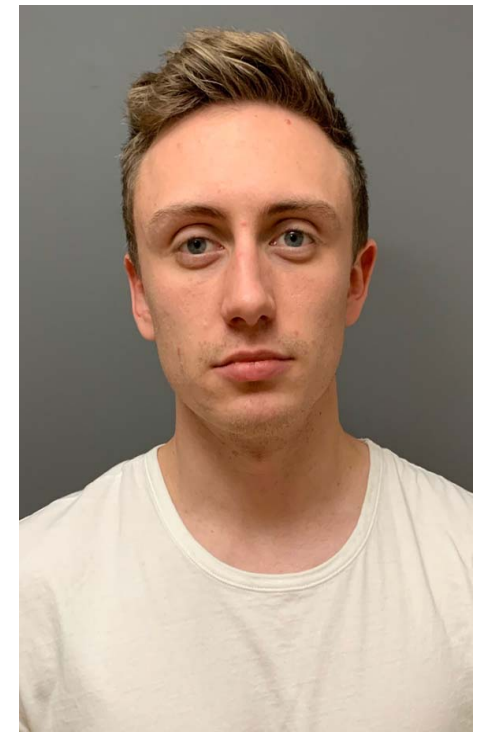

adults . kids . babies

Ashley Howells

Hair colour: dk blonde

Eye colour: blue

Height: 5ft 10"

Shoe size: 7

Tel.020 7253 1771
info@norriecarr.com
www.norriecarr.com