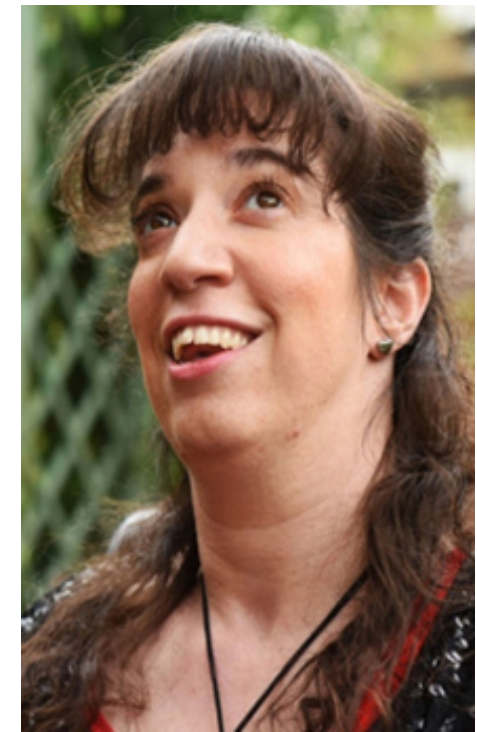

## Ellie Mason

Hair colour: lt/mid brown

Eye colour: hazel

Height: 5ft 2"

Shoe size: 6

Tel.020 7253 1771  
info@norriecarr.com  
www.norriecarr.com