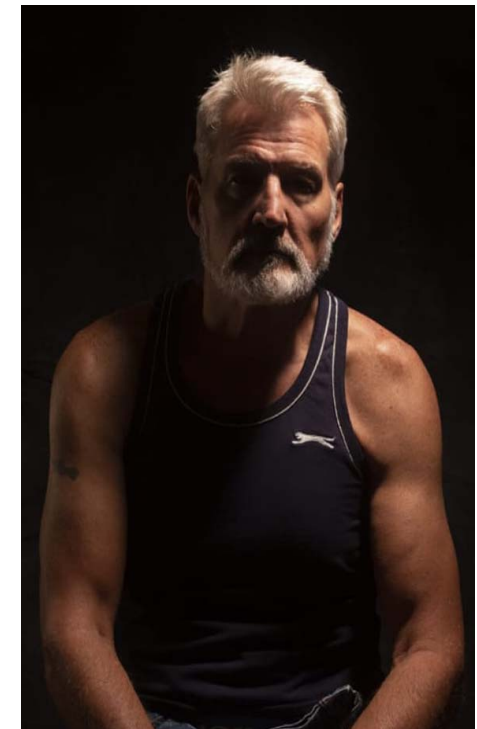

adults . kids . babies

Jeremy Lea

Hair colour: grey

Eye colour: blue

Height: 6ft 4"

Shoe size: 11.5

Tel.020 7253 1771
info@norriecarr.com
www.norriecarr.com