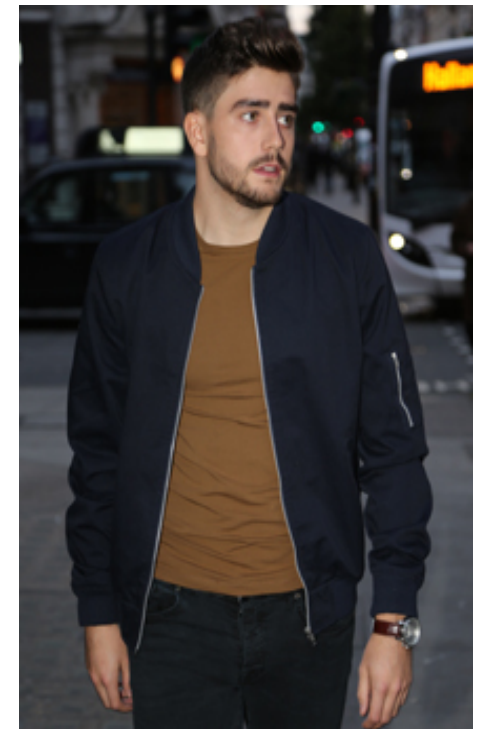

adults . kids . babies

Josh Wakefield

Hair colour: dk brown

Eye colour: green

Height: 5ft 11"

Shoe size: 8

Tel.020 7253 1771
info@norriecarr.com
www.norriecarr.com