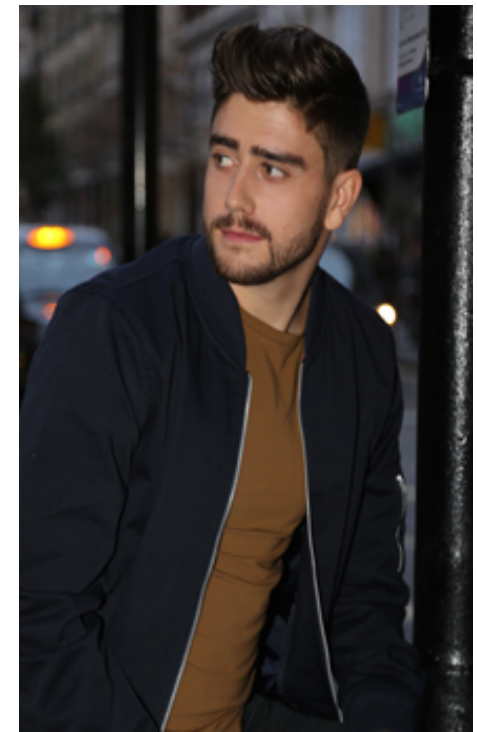

adults . kids . babies

Josh Wakefield

Hair colour: dk brown

Eye colour: green

Height: 5ft 11"

Shoe size: 8

Tel.020 7253 1771
info@norriecarr.com
www.norriecarr.com