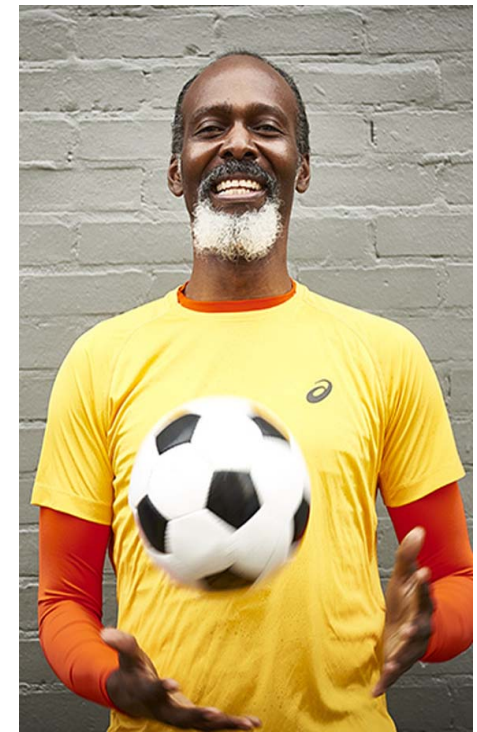

adults . kids . babies

Antony Fitzgerald

Hair colour: black
Eye colour: brown
Height: 6ft 3"
Shoe size: 12

Tel.020 7253 1771
info@norriecarr.com
www.norriecarr.com