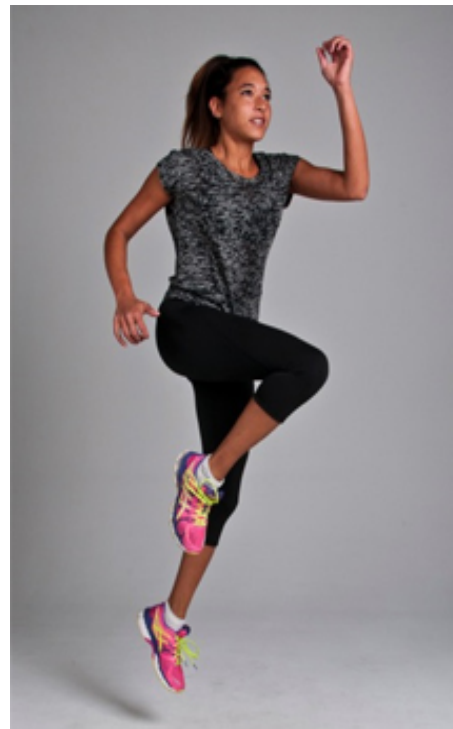

adults . kids . babies

Maya Helena

Hair colour: lt/mid brown

Eye colour: brown

Height: 5ft 7"

Shoe size: 6.5

Tel.020 7253 1771
info@norriecarr.com
www.norriecarr.com