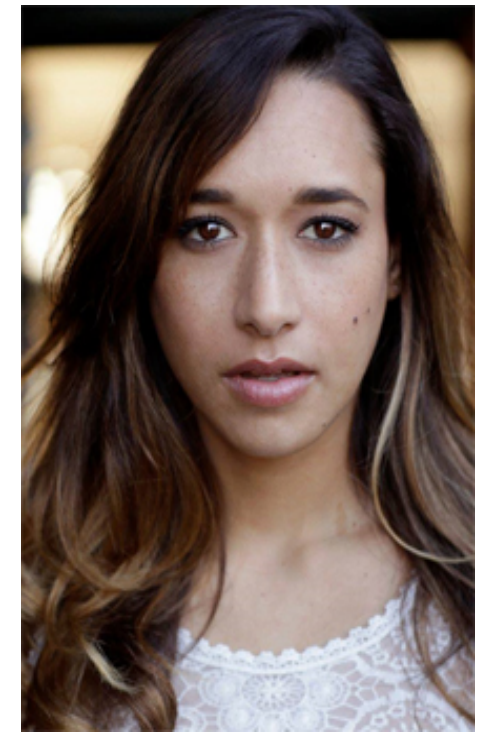

adults . kids . babies

Maya Helena

Hair colour: lt/mid brown

Eye colour: brown

Height: 5ft 7"

Shoe size: 6.5

Tel.020 7253 1771
info@norriecarr.com
www.norriecarr.com