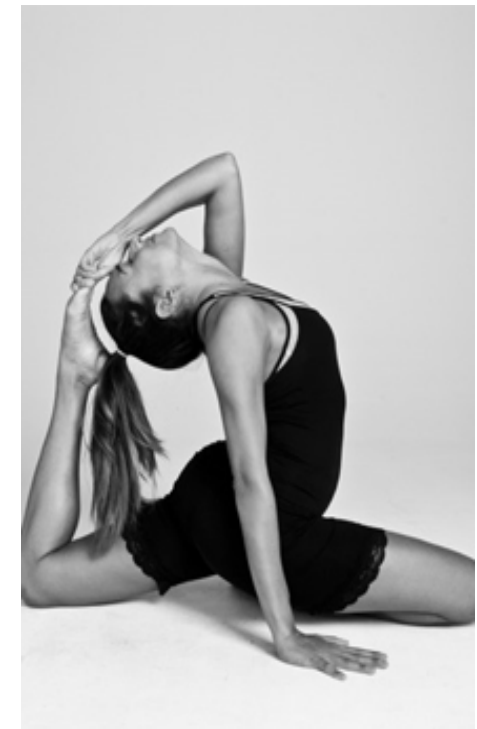

adults . kids . babies

Maya Helena

Hair colour: lt/mid brown

Eye colour: brown

Height: 5ft 7"

Shoe size: 6.5

Tel.020 7253 1771
info@norriecarr.com
www.norriecarr.com