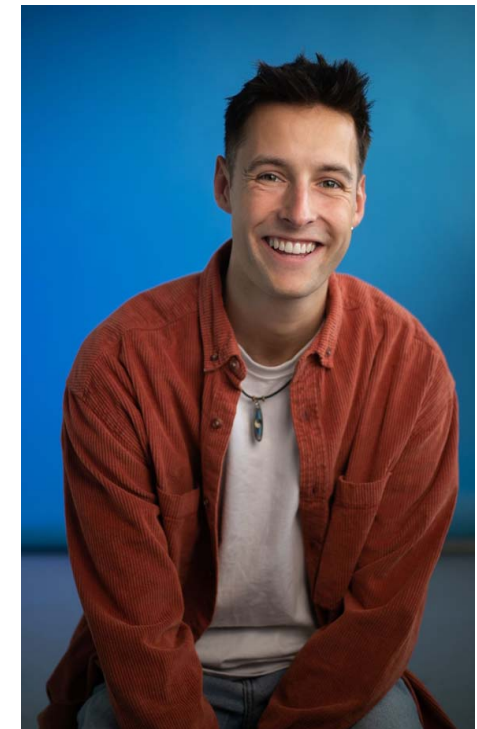

## Finlay Whittle

Hair colour: lt/mid brown

Eye colour: green

Height: 5ft 7"

Shoe size: 7

Tel.020 7253 1771  
info@norriecarr.com  
www.norriecarr.com