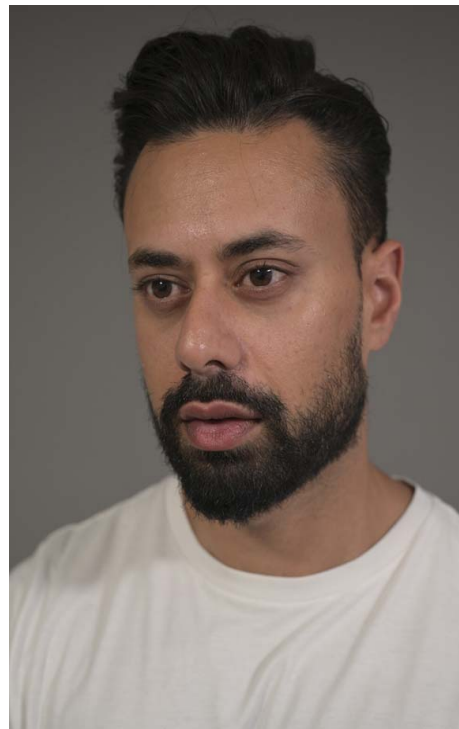

## Naeem Yasin

Hair colour: dk brown

Eye colour: brown

Height: 5ft 11"

Shoe size: 9

Tel.020 7253 1771  
info@norriecarr.com  
www.norriecarr.com