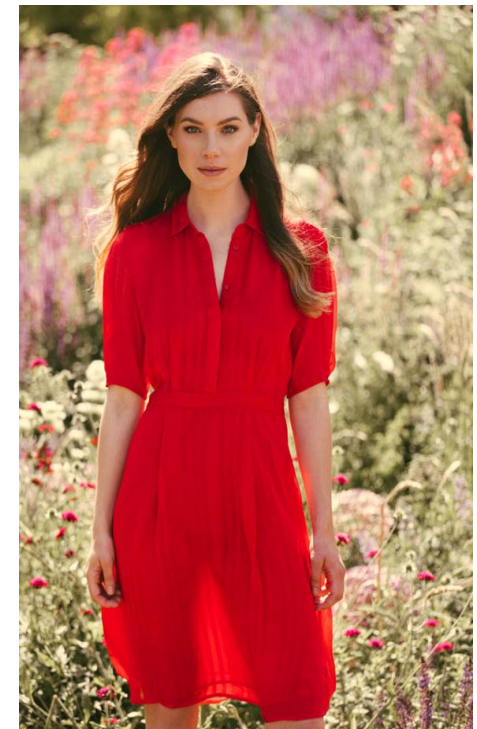

adults . kids . babies

Anna Read

Hair colour: lt/mid brown

Eye colour: blue

Height: 5ft 10"

Shoe size: 8

Tel.020 7253 1771
info@norriecarr.com
www.norriecarr.com