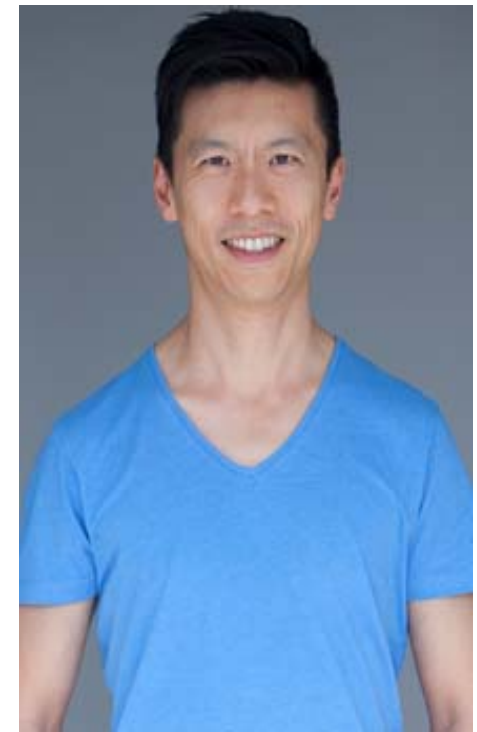

adults . kids . babies

Ethan Chin

Hair colour: black
Eye colour: brown
Height: 5ft 7"
Shoe size: 8

Tel.020 7253 1771
info@norriecarr.com
www.norriecarr.com