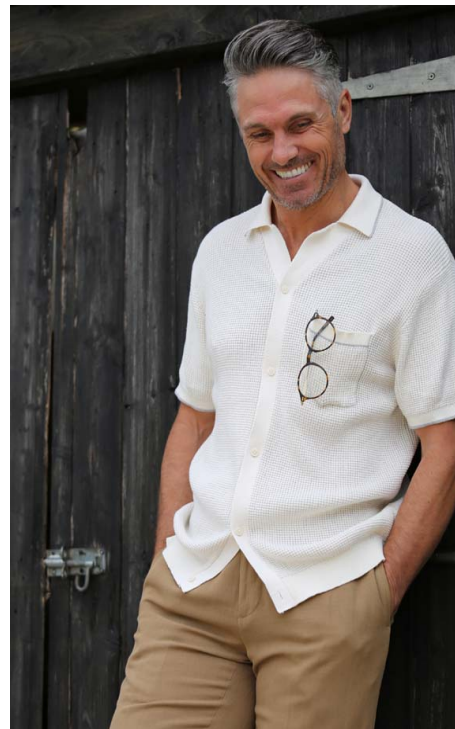

## Eli Ellwood

Hair colour: dk brown

Eye colour: green

Height: 5ft 10"

Shoe size: 8

Tel.020 7253 1771  
info@norriecarr.com  
www.norriecarr.com