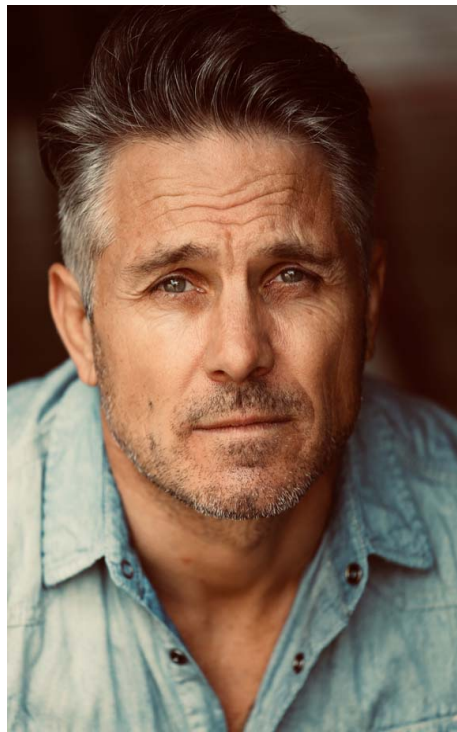

## Eli Ellwood

Hair colour: dk brown

Eye colour: green

Height: 5ft 10"

Shoe size: 8

Tel.020 7253 1771  
info@norriecarr.com  
www.norriecarr.com