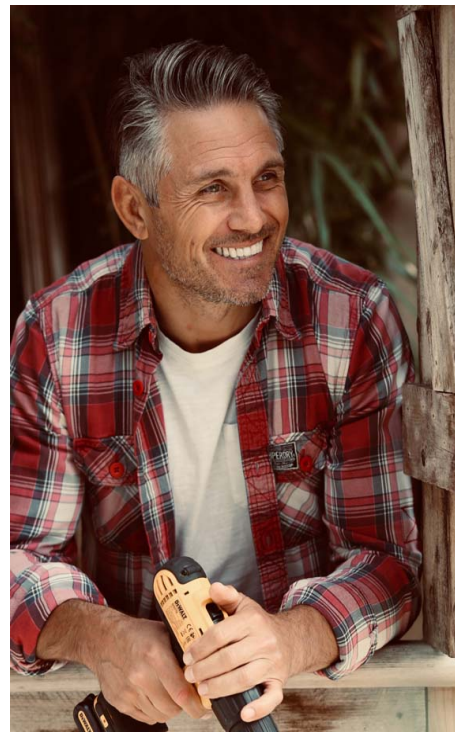

## Eli Ellwood

Hair colour: dk brown

Eye colour: green

Height: 5ft 10"

Shoe size: 8

Tel.020 7253 1771  
info@norriecarr.com  
www.norriecarr.com