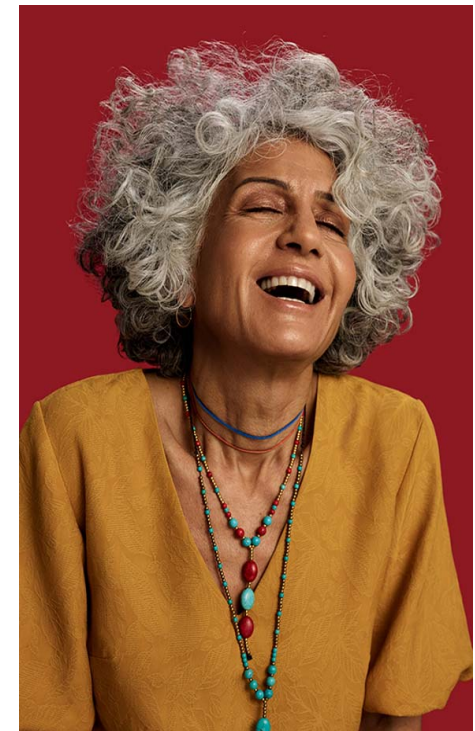

## Silvina Neder

Hair colour: grey  
Eye colour: hazel  
Height: 5ft 4"  
Shoe size: 5

Tel.020 7253 1771  
info@norriecarr.com  
www.norriecarr.com