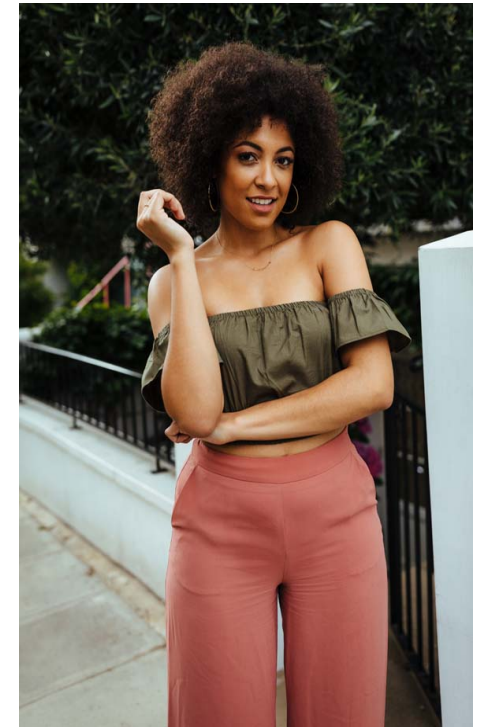

adults . kids . babies

Natalie Gayle

Hair colour: dk brown

Eye colour: brown

Height: 5ft 10"

Shoe size: 7

Tel.020 7253 1771
info@norriecarr.com
www.norriecarr.com