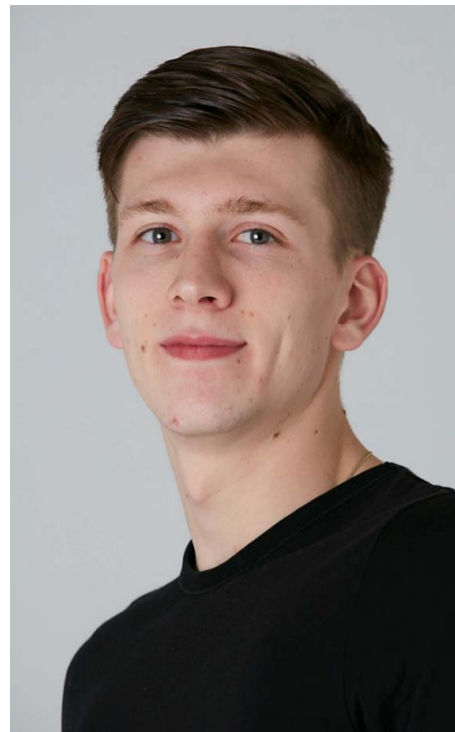

adults . kids . babies

Alfie Hart

Hair colour: lt/mid brown

Eye colour: green

Height: 5ft 11"

Shoe size: 10

Tel.020 7253 1771
info@norriecarr.com
www.norriecarr.com