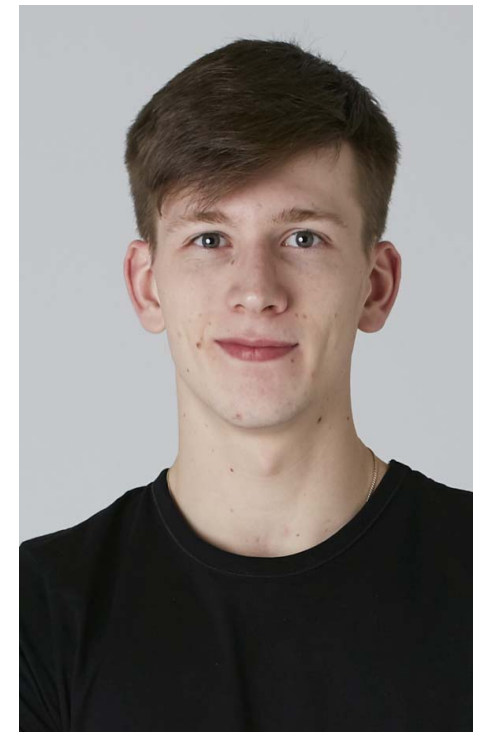

adults . kids . babies

Alfie Hart

Hair colour: lt/mid brown

Eye colour: green

Height: 5ft 11"

Shoe size: 10

Tel.020 7253 1771
info@norriecarr.com
www.norriecarr.com