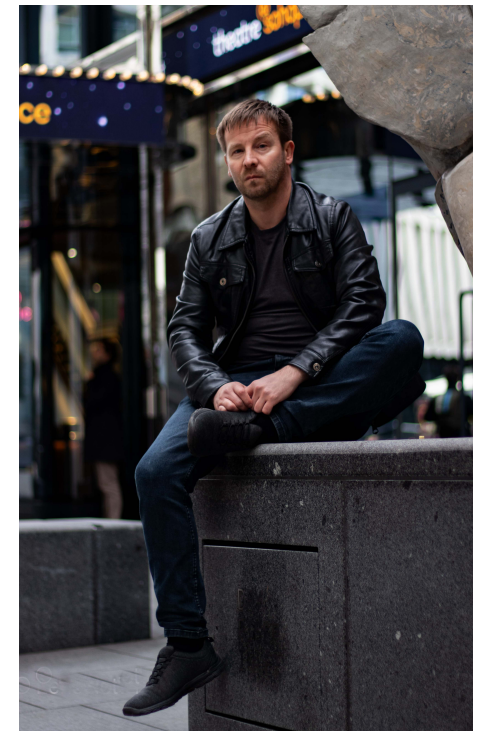

adults . kids . babies

Scott Mullins

Hair colour: lt/mid brown

Eye colour: blue

Height: 5ft 8"

Shoe size: 9

Tel.020 7253 1771
info@norriecarr.com
www.norriecarr.com