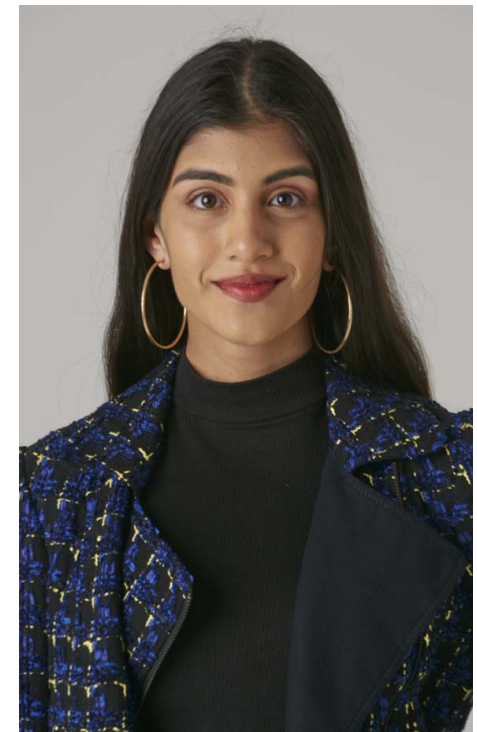

adults . kids . babies

Laila Ahmed

Hair colour: dk brown

Eye colour: brown

Height: 5ft 5"

Shoe size: 6.5

Tel.020 7253 1771

info@norriecarr.com